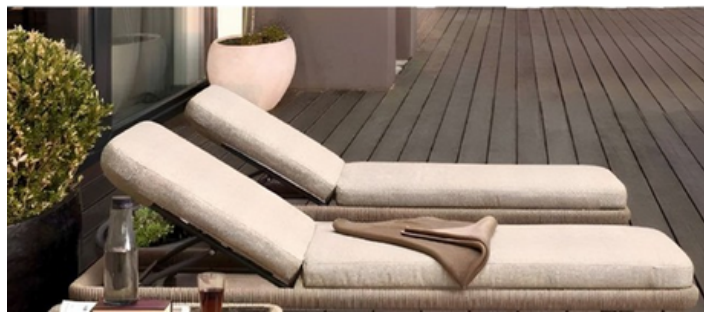

SL-210

SL-211

SL-212

SL-213

Let your worries fade with every recline.
High-quality frame promises lasting support. Blends seamlessly with both classic and modern decor.

SL-214

A must-have for lazy weekends outdoors. Designed to cradle you in all the right places. Simple, sleek, and built for endless chill sessions.