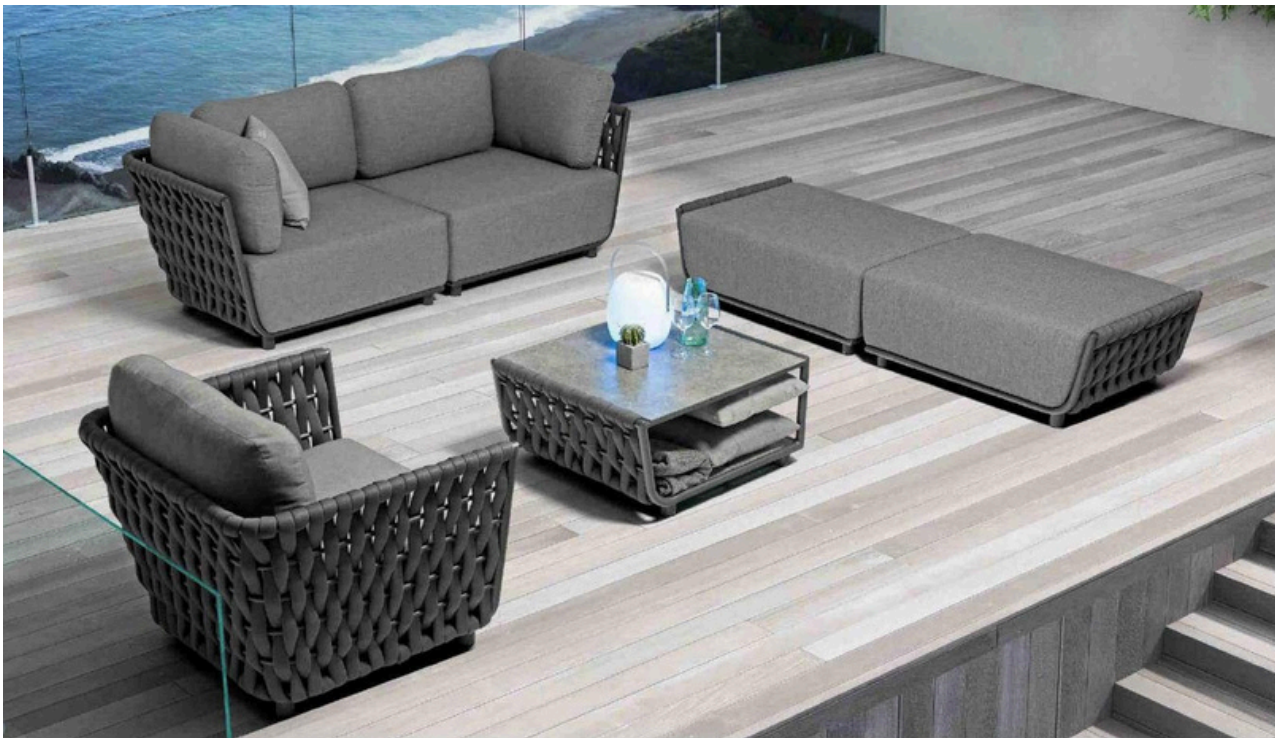

SS-327

Relax deeper, surrounded by nature's best.
Eco-conscious and visually stunning.
Turns your terrace into a serene lounge

SS-328

Rustic charm, modern living.

An open-air essential for all seasons.

Designed to handle the sun, rain, and everything in between.