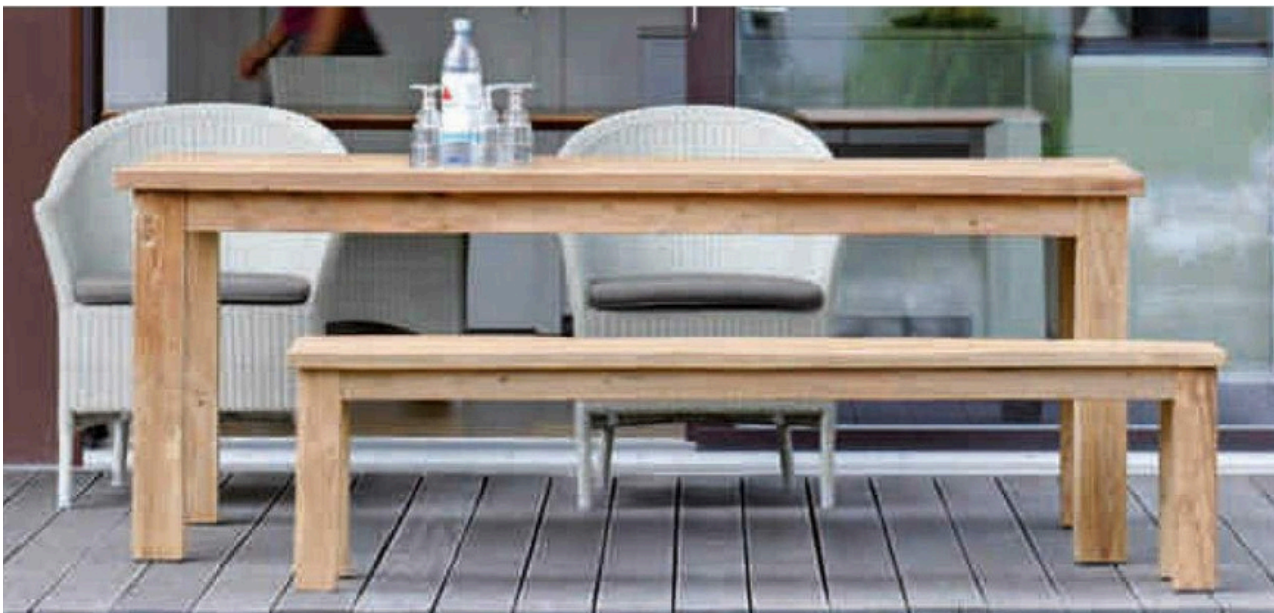

DS-422

Designed for real life, styled with grace.
Blends seamlessly into your aesthetic.