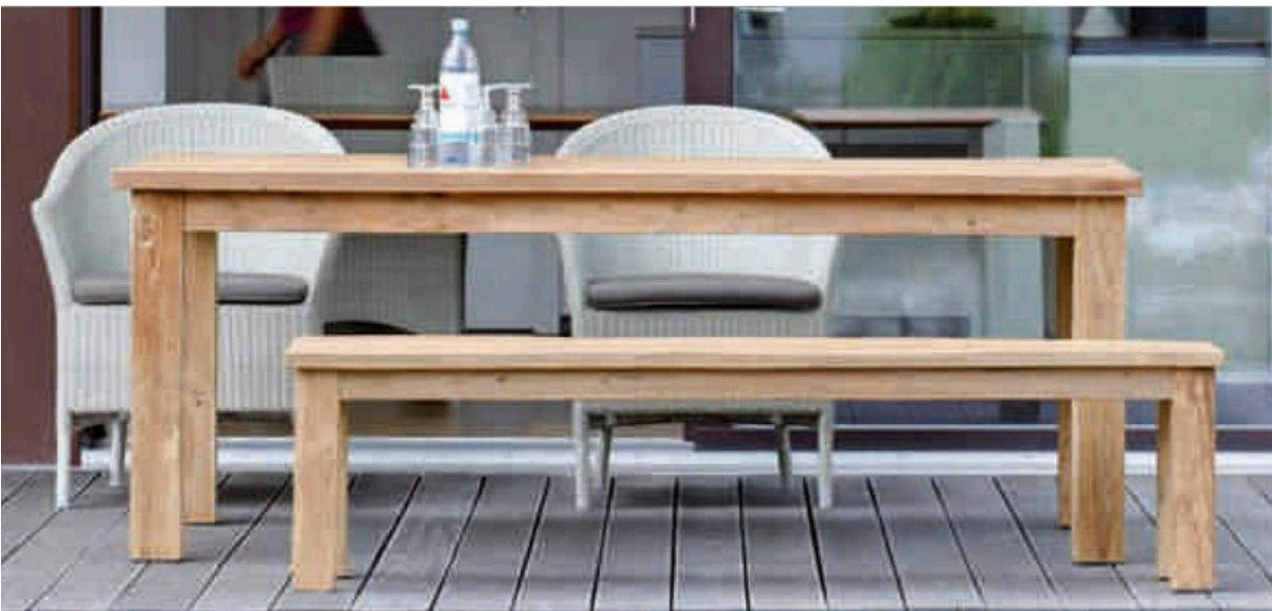

DS-422

Designed for real life, styled with grace.
Blends seamlessly into your aesthetic.