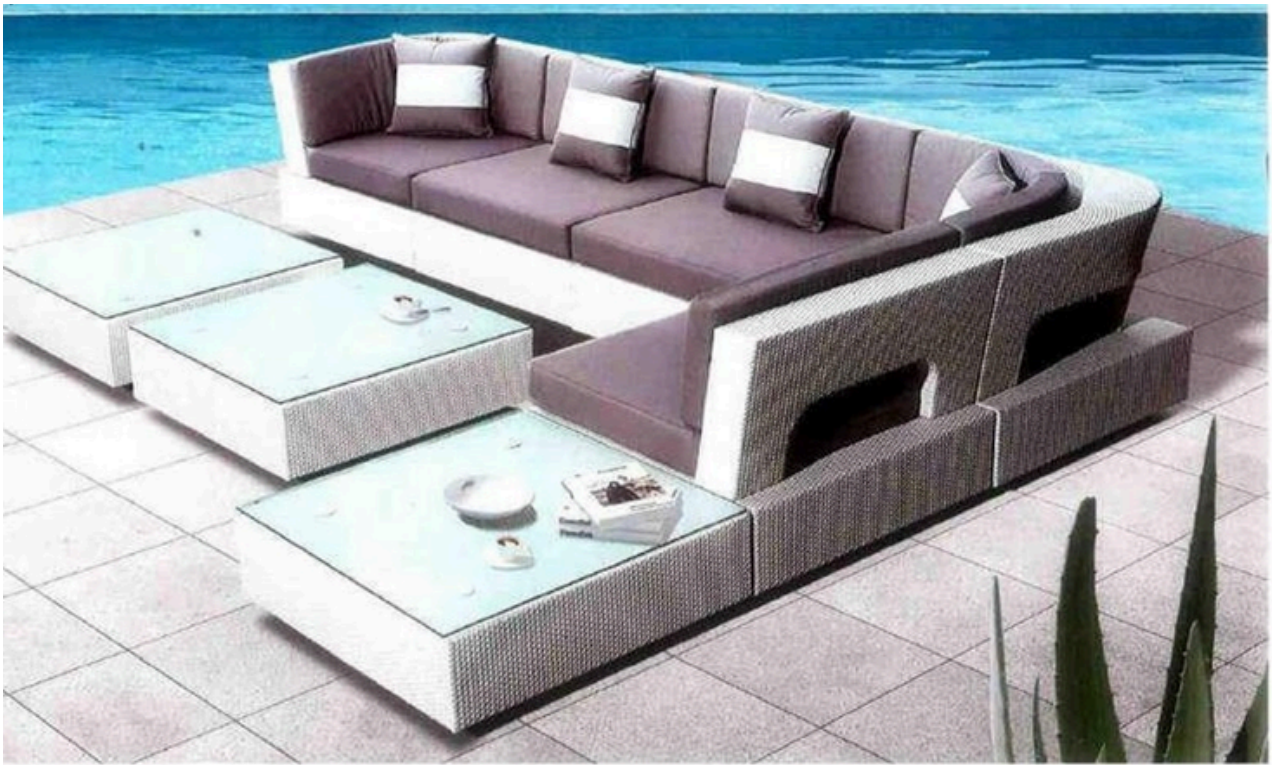

SS-301

Crafted to embrace open skies and fresh air.
Natural textures add warmth to your outdoor space.
Perfect for long talks, lazy afternoons, and sunset views.