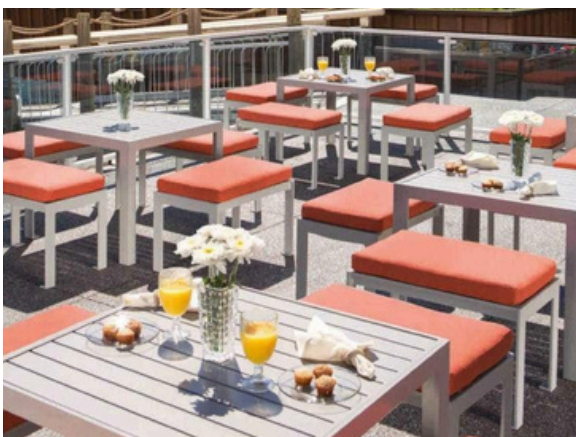

DS-411

★★★★★★