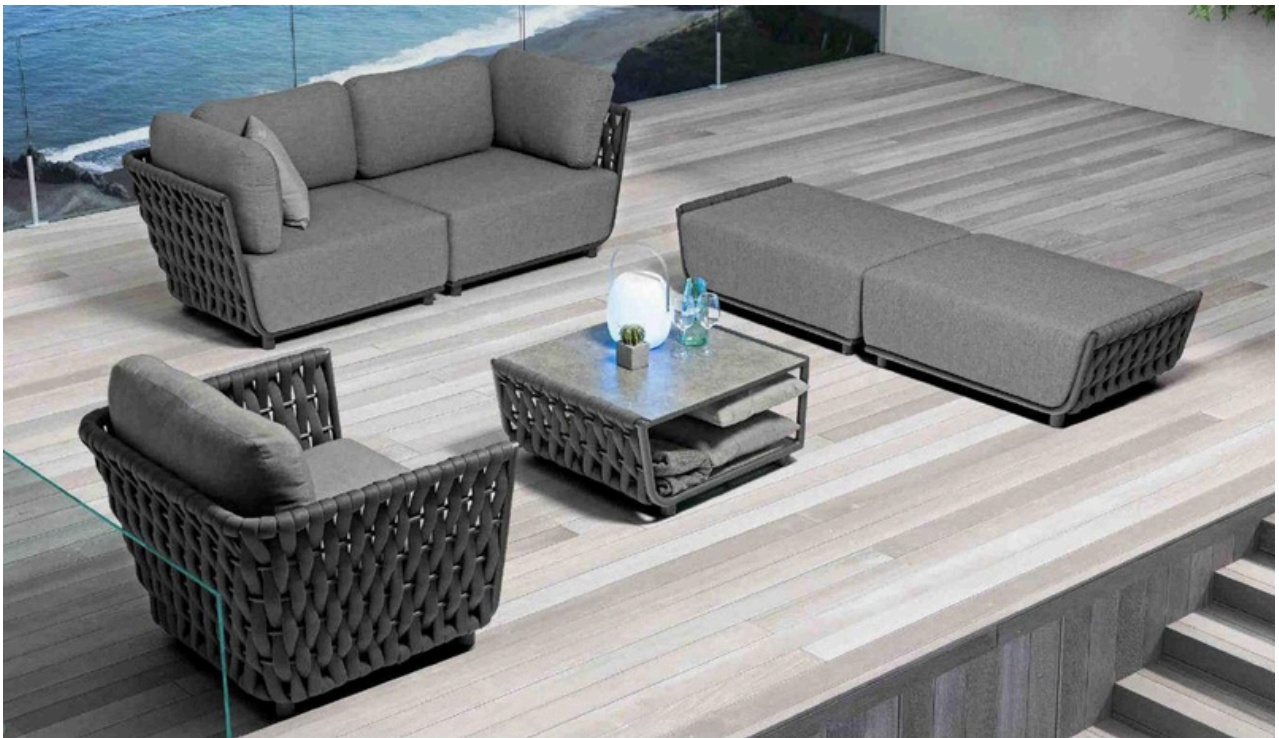

SS-327

Relax deeper, surrounded by nature's best.
Eco-conscious and visually stunning.
Turns your terrace into a serene lounge

SS-328

Rustic charm, modern living.

An open-air essential for all seasons.

Designed to handle the sun, rain, and everything in between.