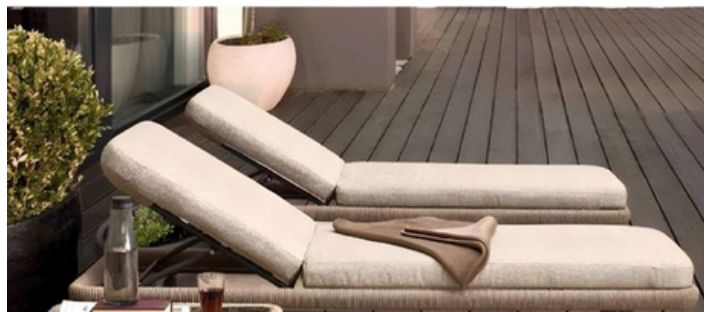

SL-210

SL-211

SL-212

SL-213

Let your worries fade with every recline. High-quality frame promises lasting support. Blends seamlessly with both classic and modern decor.

SL-214
A must-have for lazy weekends outdoors. Designed to cradle you in all the right places. Simple, sleek, and built for endless chill sessions.